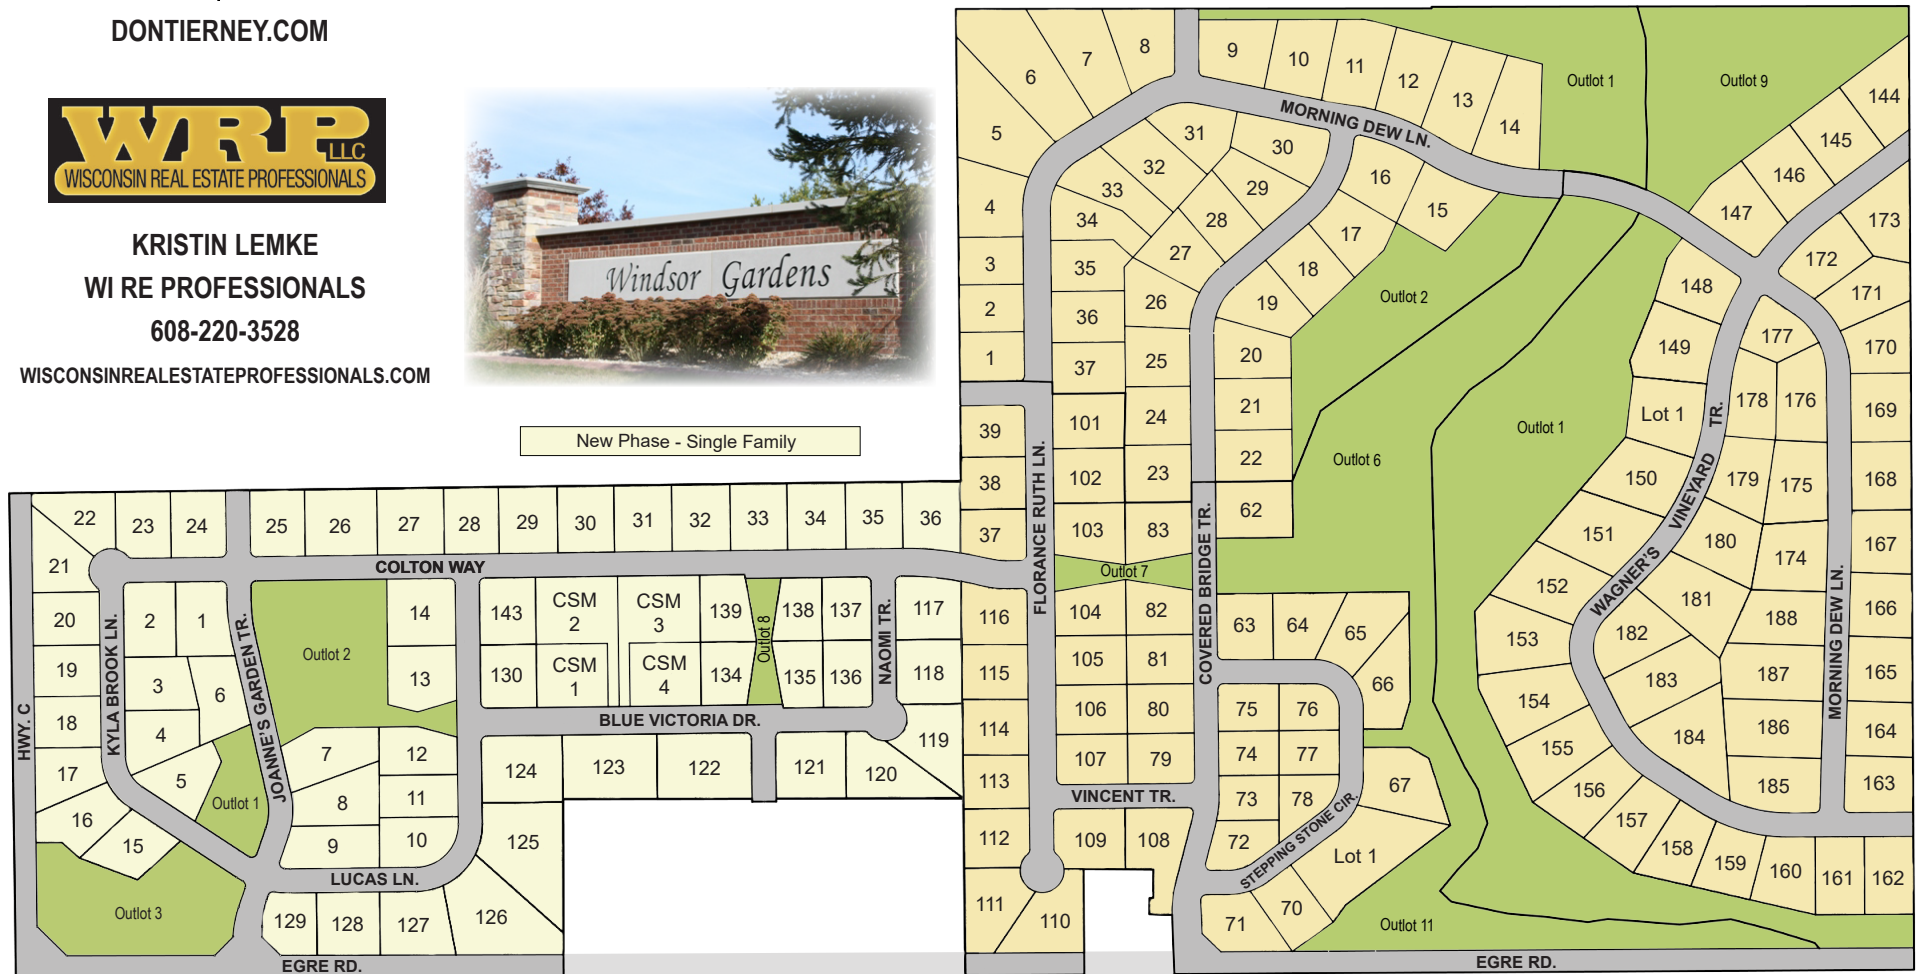

A Livable Community
By Don Tierney

FOR MORE INFORMATION:
608-837-0102 | 608-575-6538
DONTIERNEY.COM

KRISTIN LEMKE
WI RE PROFESSIONALS
608-220-3528

WISCONSINREALESTATEPROFESSIONALS.COM

New Phase - Single Family

Charming Country Views with Rural Heritage
in the Village of Windsor