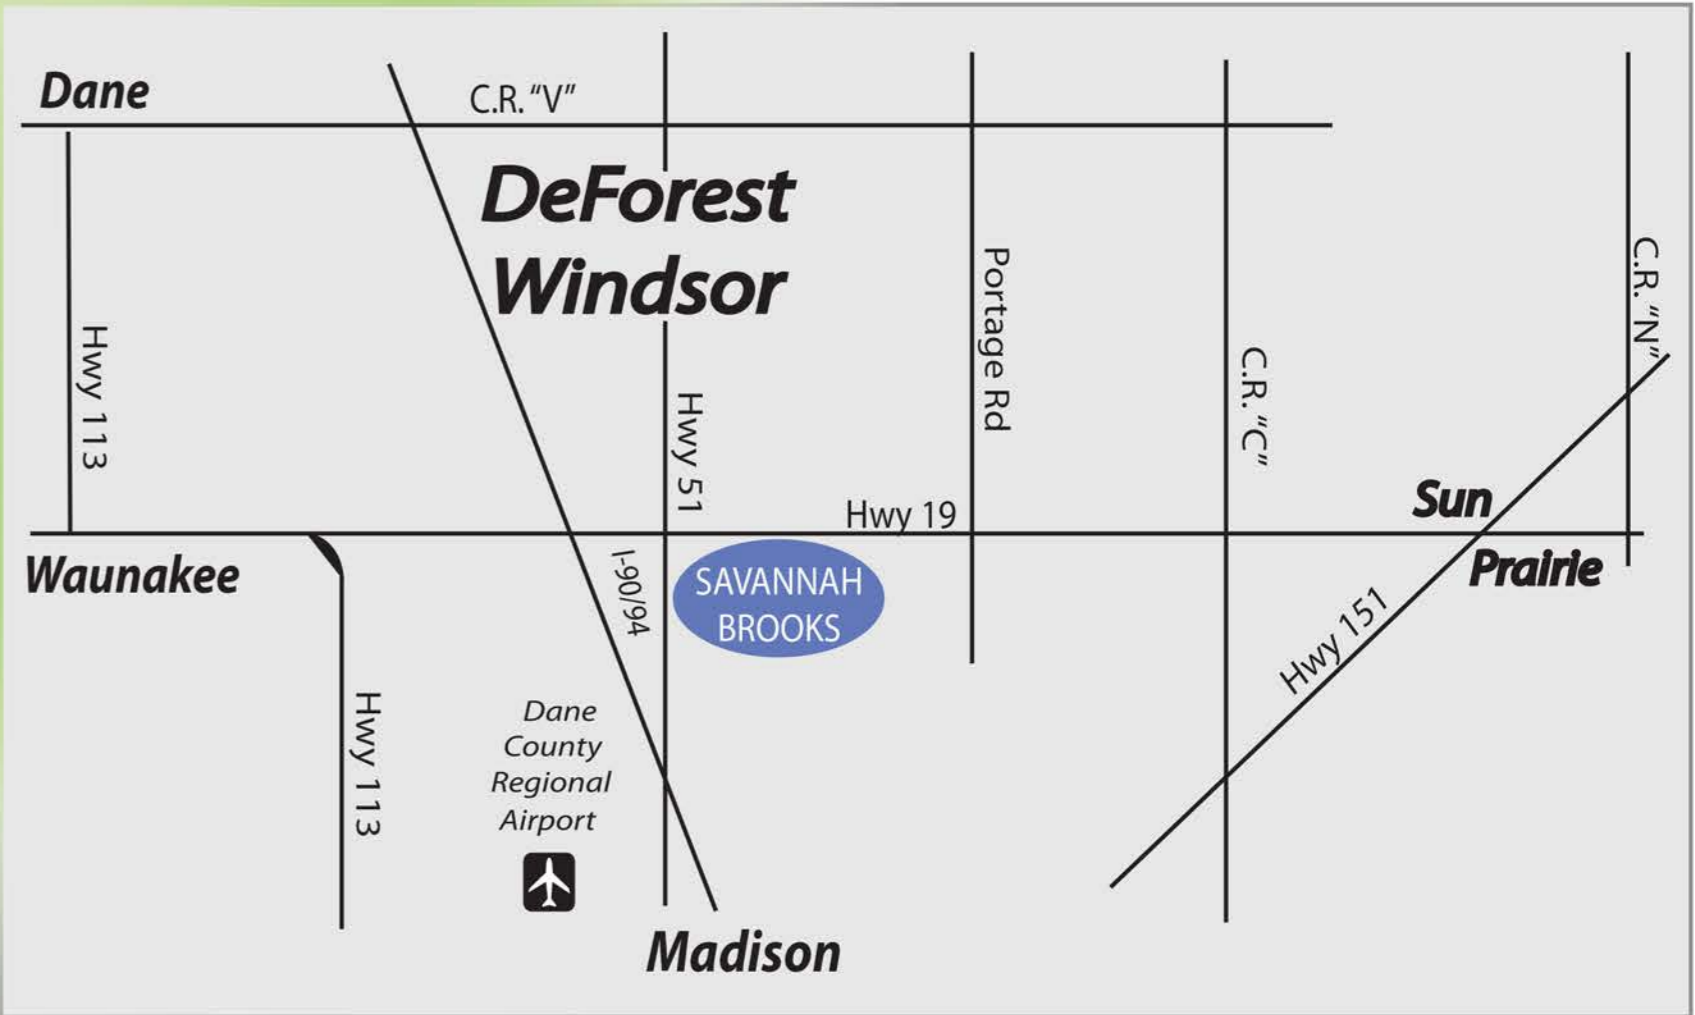

A Livable Community by
 Don Tierney
 For more information:
 608-837-0102
 608-575-6538
 www.dontierney.com

Kristin Lemke
 WI RE Professionals
 608-220-3528

LEGEND

Single Family Residential 1st Phase
Single Family Residential 2nd Phase
Stormwater Management
Park / Open Area