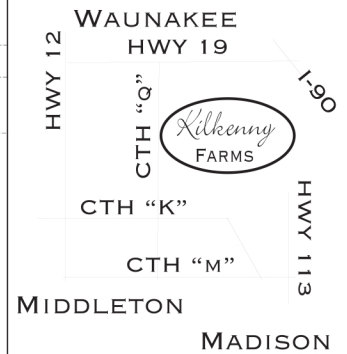

Current  
 Future

*Directions:*

From West: Hwy 12 north to east on CTH "K" to north on CTH "Q"

From East: Take Hwy 113/Northport Ave north to west on CTH "M" to west on CTH "K" to north on CTH "Q"

From Lodi/Dane: Take Hwy 113 south to CTH "Q"

From DeForest/Sun Prairie: Take Hwy 19 west to south on CTH "Q"

**Kristin Lemke**  
608-220-3528

[www.wisconsinrealestateprofessionals.com](http://www.wisconsinrealestateprofessionals.com)

For More Information:  
608-837-0102  
608-575-6538  
[www.dontierney.com](http://www.dontierney.com)